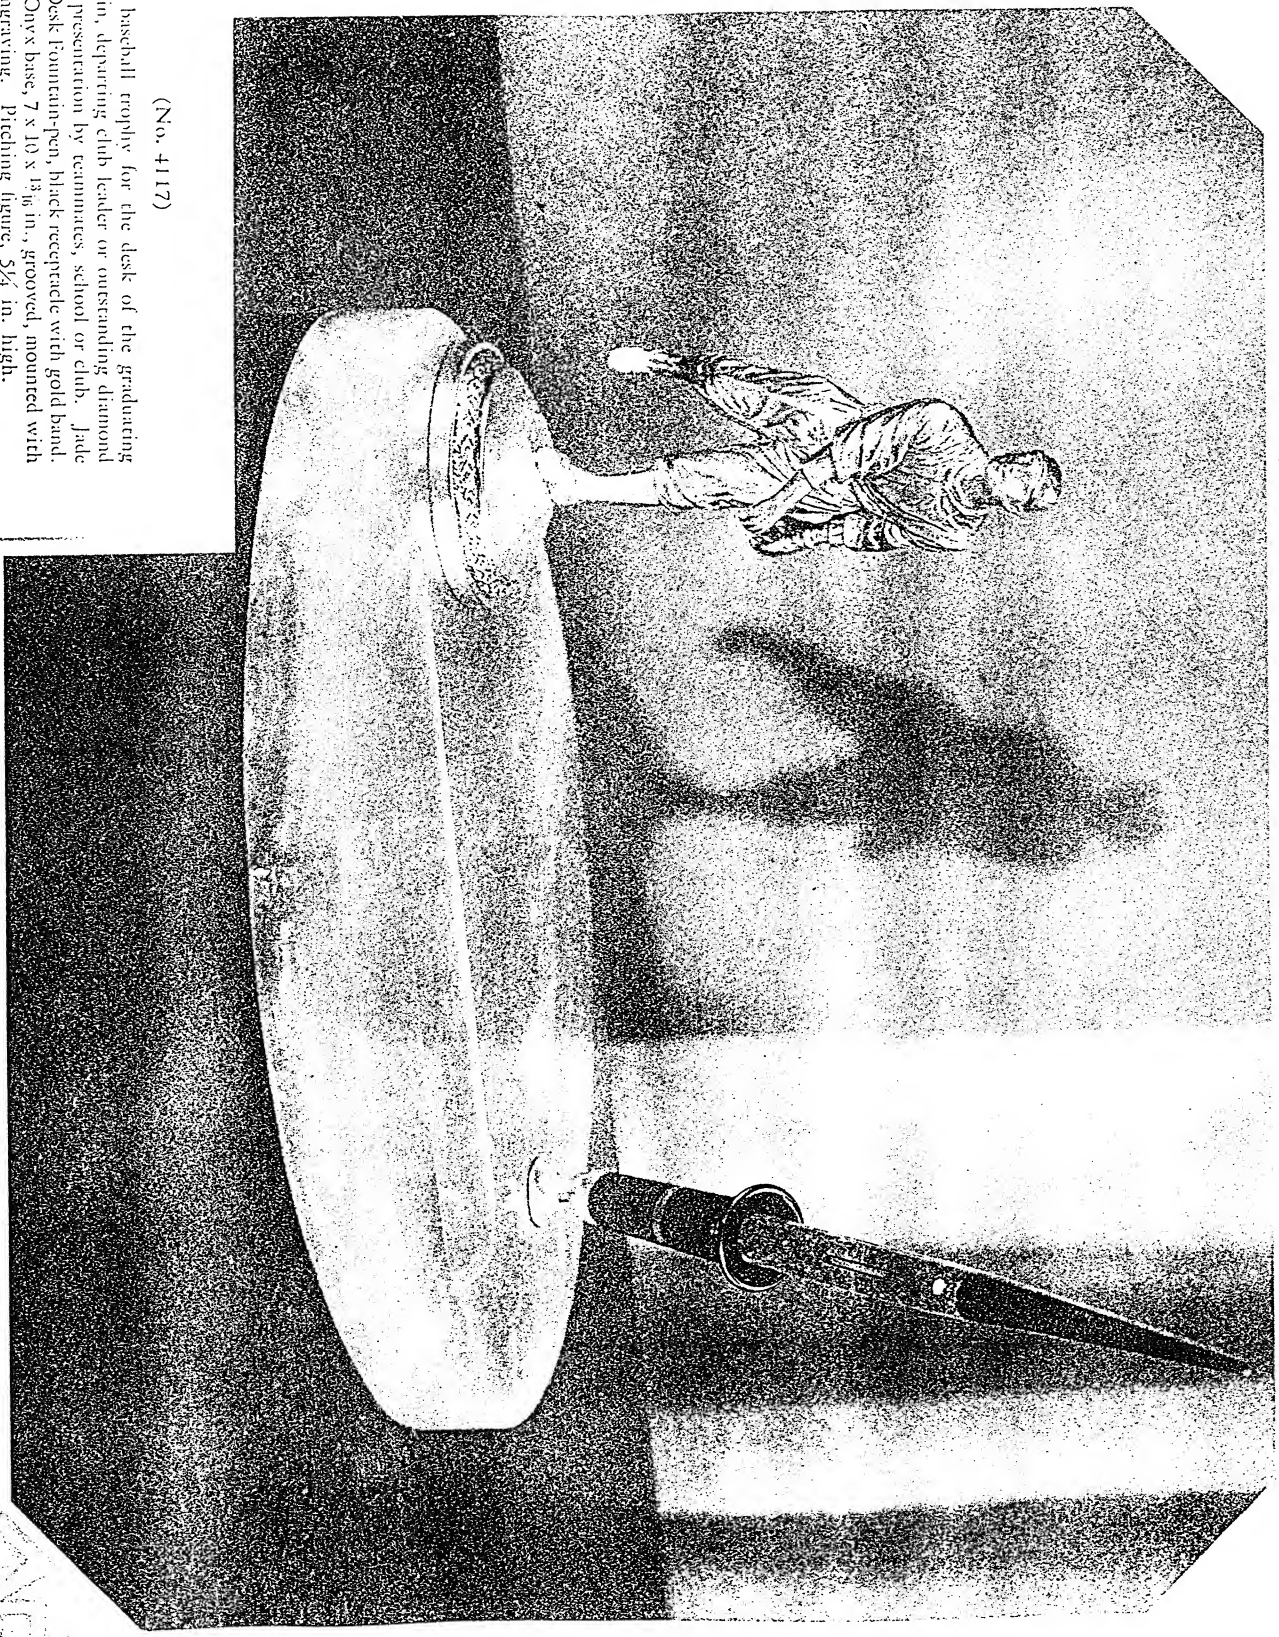

SCULPTURED baseball trophy for the desk of the graduating college captain, departing club leader or outstanding diamond performer. For presentation by teammates, school or club. Jade Green Lifetime Desk Fountain-pen, black receptacle with gold band. Green Brazilian Onyx base, 7 x 10 x 1 1/8 in., grooved, mounted with nameplate for engraving. Pitching figure, 5/4 in. high.

- Bronze, List price $42
- Silver, List price $43
- Gold, List price $44

(No. 4117)